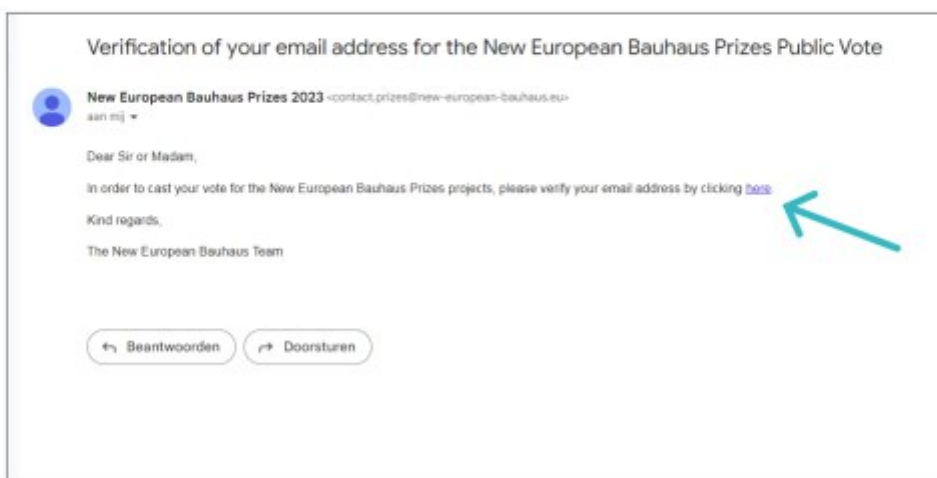

HOE KAN JE STEMMEN?

STAP 2

Ga naar je e-mail, daar heb je een e-mail ontvangen waarin je jouw e-mailadres kan bevestigen. Klik in deze e-mail op "**here**".
Dan kom je terug op de website van de prijs en kan je stemmen.